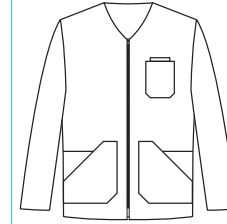

8010 pág. 160