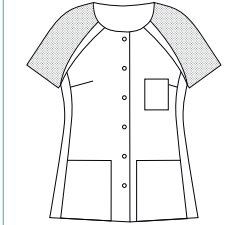

8820 pág. 176