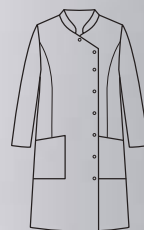

8217

Bata larga mujer manga larga, con corchetes. Women's long coat, long sleeves with snap fasteners.

700 Blanco · White

65% Pol. Poly. · 35% Algod./Cotton
195 gr/m²

Largo/length: 95 cm
Talla/Size: SP-XG/XS-XXXL

Batas

8218700