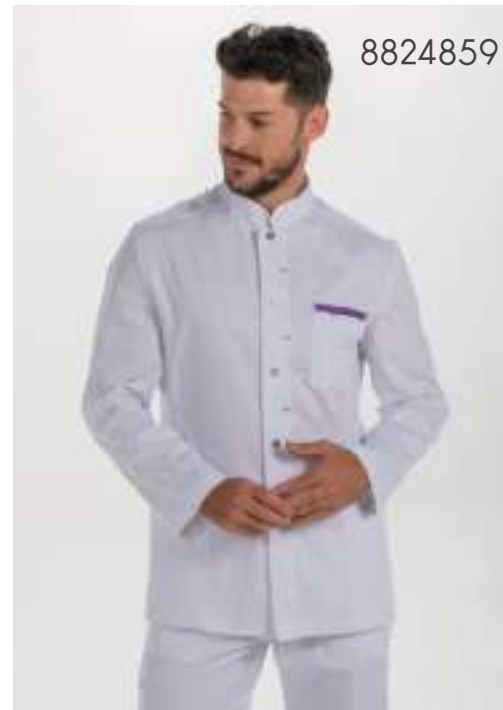

65% Pol. Poly. · 35% Algod./Cotton
132 gr/m²

Largo/length: 80 cm
Talla/Size: SP-XG/XS-XXXL

8200898

8200

Bata paciente con cintas traseras.
Patient coat with back straps.

898 Blanco · White

75% Pol. Poly. · 25% Algod./Cotton
132 gr/m²