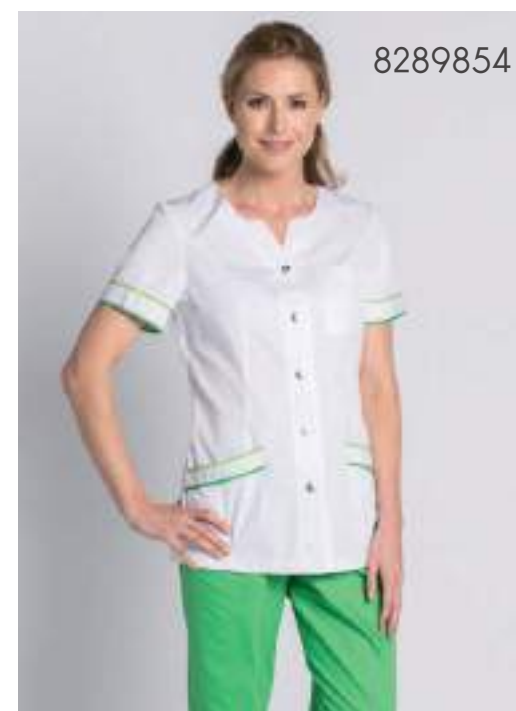

8289846

8289701

8289892

8289

Chaqueta mujer manga corta, con doble vivo contraste. Women's jacket, short sleeves, with double contrast.

- 700 Blanco · White
- 701 Negro · Black
- 846 Azulina · Blue
- 854 Verde · Green
- 892 Vino · Red wine

65% Pol. Poly. · 35% Algod./Cotton
195 gr/m²

Largo/length: 70 cm
Talla/Size: SP-XG/XS-XXXL

8289854