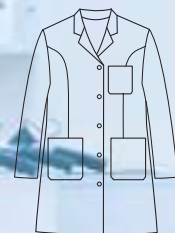

8806

Bata larga hombre m/larga, cuello solapa y botones. Men's long-sleeve lab coat, lapel collar and buttons.

900 Blanco · White

67% Pol. Poly. · 33% Algod./Cotton
195 gr/m²

Largo/length: 94 cm
Talla/Size: 36/62

8800900