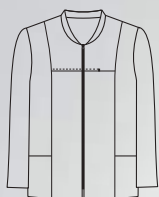

Microfibra (100% Pol.)
150 gr/m²

Largo/length: 75 cm
Talla/Size: SP-XG/ XS-XXXL

8828

8828571

Chaqueta mujer cremallera dorada. Woman's jacket gold zipper.

571 Negro · Black

Microfibra (100% Pol.)
150 gr/m²

Largo/length: 75 cm
Talla/Size: SP-XG/ XS-XXXL