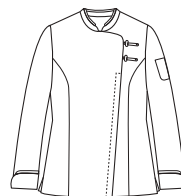

Largo/length: 65 cm
Talla/Size: SP-XG/XS-XXXL

8557701

8557700

8557

Chaqueta hostelería "motera" mujer con rejilla en costadillo espalda. Women's jacket "biker style" with mesh on the sides of the back.

700 Blanco · White
701 Negro · Black