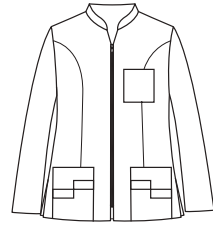

8294 pág. 170