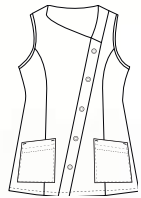

Largo/length: 72 cm
Talla/Size: SP-XG/XS-XXXL

8038583

8038795

8038584

8038573

8041700

8041

Casaca sin mangas con corchetes en diagonal. Sleeveless jacket with diagonal snap fasteners.