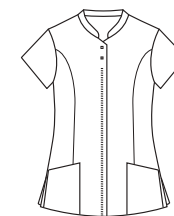

8517

Chaqueta mujer m/corta,
corchetes ocultos en tapeta.
Women's s/ sleeves jacket, hidden
snap fasteners.

701 Negro · Black
65% Pol. Poly. · 35% Algod./Cotton
195 gr/m²

Largo/length: 70 cm
Talla/Size: SP-XG/XS-XXXL