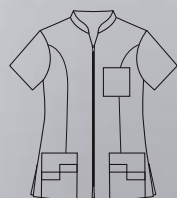

8293873

8293

Chaqueta mujer m/corta, cremallera malla invertida.
Women's short sleeves jacket, reverse mesh zipper.

700 Blanco · White
794 Azul · Blue
859 Violeta · Violet
873 Verde · Green
65% Pol. Poly. · 35% Algod./Cotton
195 gr/m²

Largo/length: 70 cm
Talla/Size: SP-XG/XS-XXXL

8293859

8293794

8293700