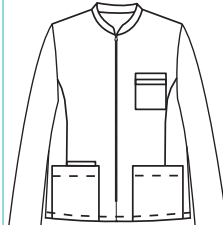

8073 pág. 171