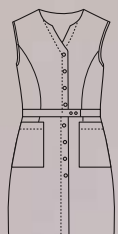

8093700

8093

Bata larga mujer sin mangas, con corchetes. Women's long coat, sleeveless, with snap fasteners.

700 Blanco · White

65% Pol. Poly. · 35% Algod./Cotton
195 gr/m²