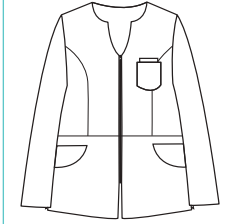

8009 pág. 161