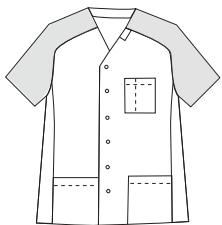

8088 pág. 177