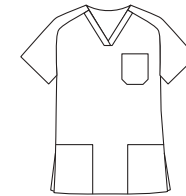

67% Pol. Poly. · 33% Algod./Cotton
195 gr/m²

Largo/length: 66 cm

Talla/Size: SP-XG/XS-XXXL

Pijamas

8029900

8188008

8188013

8188014