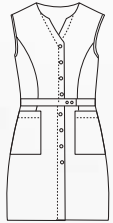

8093487

8093

Bata larga mujer, sin mangas, detalle cintura. Women's long coat, sleeveless, waist detail.

487 Lila · Purple

489 Verde Manzana · Apple Green

Microfibra (100% Pol.)

150 gr/m²

700 Blanco · White

65% Pol. Poly. · 35% Algod./Cotton

195 gr/m²

Largo/length: 90 cm

Talla/Size: SP-XG/XS-XXXL

8093700

8093489