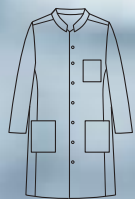

65% Pol. Poly. · 35% Algod./Cotton
195 gr/m²

Largo/length: 95 cm
Talla/Size: SP-XG/XS-XXXL

8813570

8813

Bata laboratorio hombre m/larga, cuello mao. Men's lab coat, long sleeves, mandarin collar.

570 Blanco · White