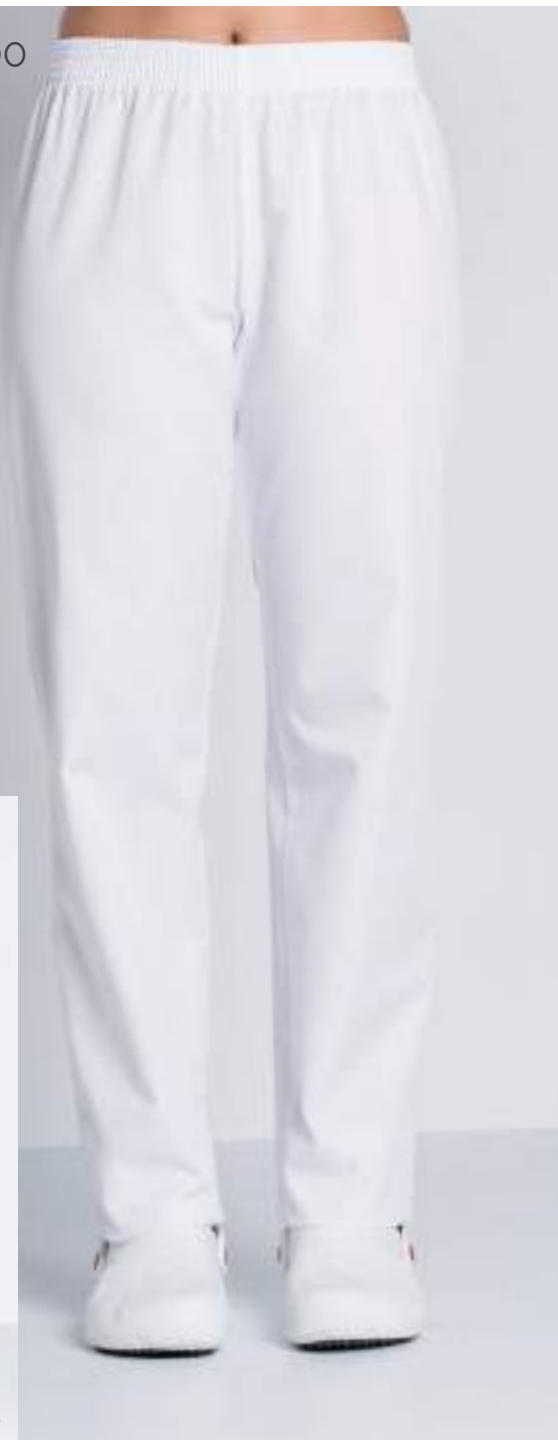

700 Blanco · White
65% Pol. Poly. · 35% Algod./Cotton
195 gr/m²
Talla/Size: 36-62

725 Negro · Black
100% Pol. · Poly.
165 gr/m²
Talla/Size: SP-XG/XS-XXXL

Largo/length: 105 cm

8201725

8540571

 MICROFIBRA

8540