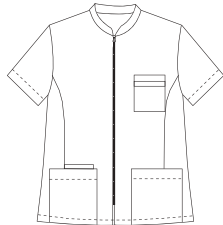

8262 pág. 169