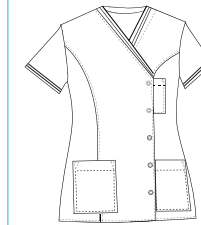

8043 pág. 174