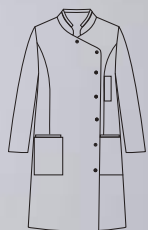

900 Blanco · White

67% Pol. Poly. · 33% Algod./Cotton
195 gr/m²

Largo/length: 95 cm
Talla/Size: SP-XG/XS-XXXL

8885570

8885

Bata laboratorio mujer,
m/ larga, cuello mao con vivo.
Women's lab coat, long sleeves,
mao collar with contrast.