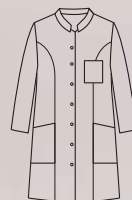

8813570

8813

Bata laboratorio hombre m/larga, cuello mao. Men's lab coat, long sleeves, mandarin collar.

570 Blanco · White

Microfibra (100% Pol.)
150 gr/m²

Largo/length: 100 cm
Talla/Size: SP-XG/XS-XXXL

8816570

8816

Bata laboratorio mujer m/larga, cuello mao. Women's lab coat, long sleeves, mandarin collar.

570 Blanco · White

Microfibra (100% Pol.)
150 gr/m²

Largo/length: 96 cm
Talla/Size: SP-XG/XS-XXXL