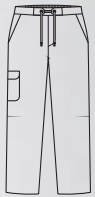

8542701

8542

Pantalón caballero trinchas con cintas. Men's pants with drawstring elastic waist.

701 Negro · Black
65% Pol. Poly. · 35% Algod./Cotton
195 gr/m²