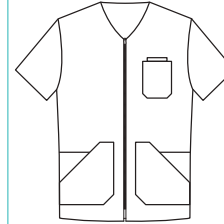

8210 pág. 158