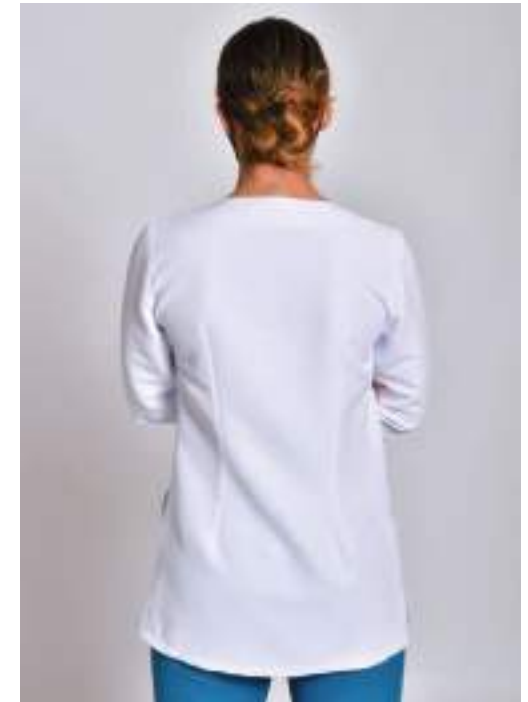

8291570

8291

Chaqueta de mujer, manga larga, con cremallera, Women's jacket, long sleeves and zipper.

570 Blanco · White
Microfibra (100% Pol.)
150 gr/m²

Largo/length: 72 cm
Talla/Size: SP-XG/XS-XXXL