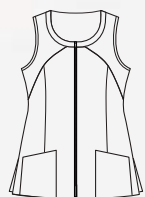

Casaca sin mangas estampado hello con cremallera. Hello print sleeveless jacket with front zipper.

725 Negro · Black

100% Pol./Poly.
165 gr/m²

Largo/length: 67 cm
Talla/Size: SP-XG/XS-XXXL

8034571

8035571

8034