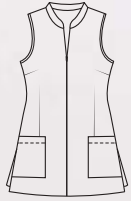

Largo/length: 73 cm
Talla/Size: SP-XG/XS-XXXL

8292900

8292725

8292573

8292768

80699572

8069

Casaca cuello alto con cremallera parcial invisible. High neck jacket with invisible partial zipper.