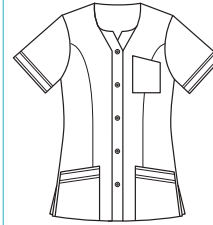

8289 pág. 172