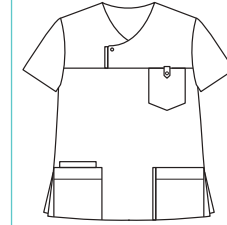

8022 pág. 166