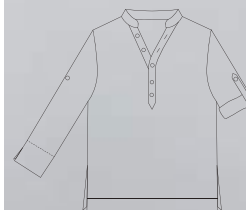

8535

Camisa ibicenca mujer con cuello mao abierto. Women's ibicenca style shirt, mao collar.

841 Negro · Black
70% Algod./Cotton · 30% Pol./Poly.
130 gr/m²

Largo/length: 70 cm
Talla/Size: SP-XG/XS-XXXL

8534841