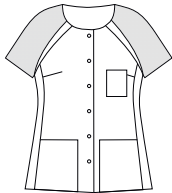

8820

Chaqueta mujer manga ranglan corta, con rejilla. Women's jacket, raglan short sleeves, with mesh.

700 Blanco · White

859 Violeta · Violet

884 Agua marina · Sea water
65% Pol. Poly. · 35% Algod./Cotton
195 gr/m²

Largo/length: 63 cm

Talla/Size: SP-XG/XS-XXXL