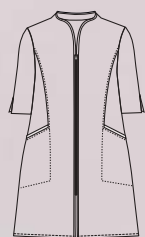

65% Pol. Poly. · 35% Algod./Cotton
195 gr/m²

Largo/length: 95 cm
Talla/Size: SP-XG/XS-XXXL

DNK

8092700

8092

Levita manga 3/4 con vivo raso.
3/4 sleeve frock coat with satin piping.

700 Blanco · White
65% Pol. Poly. · 35% Algod./Cotton
195 gr/m²