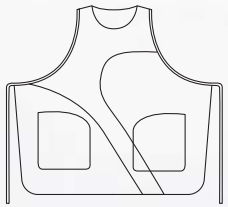

8025572

¿MONTAJE?

8025

Estola bicolor formas en microfibra con cintas. Two-tone stole shapes in microfiber with ribbons.

487 Lila · Purple
Microfibra (100% Pol.)
150 gr/m²

572 Fucsia · Fucshia
Microfibra (100% Pol.)
150 gr/m²

Largo/length: 78 cm
Talla/Size: Única · Unic