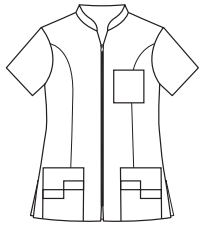

8293 pág. 168