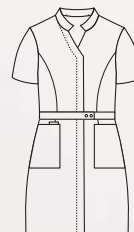

8092

Levita manga 3/4 con vivo raso.
3/4 sleeve frock coat with satin piping.

700 Blanco · White
65% Pol. Poly. · 35% Algod./Cotton
195 gr/m²

Largo/length: 88 cm
Talla/Size: SP-XG/XS-XXXL

8095700