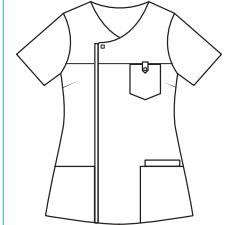

8023 pág. 166