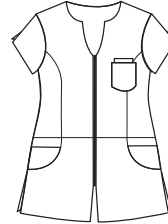

8209 pág. 158