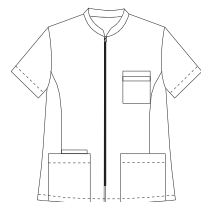

8262

Chaqueta hombre m/corta, cremallera malla invertida.
Men's short sleeves jacket, reverse mesh zipper.

700 Blanco · White

794 Azul · Blue

859 Violeta · Violet

873 Verde · Green

65% Pol. Poly. · 35% Algod./Cotton

195 gr/m²

Largo/length: 76 cm
Talla/Size: SP-XG/XS-XXXL