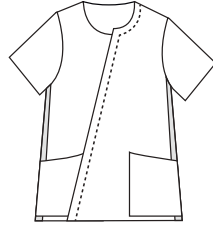

8187 pág. 164