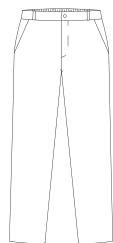

8485

Pantalón de hombre para hostelería. Chef pants.

701 Negro · Black

65% Pol. Poly. · 35% Algod./Cotton
195 gr/m²