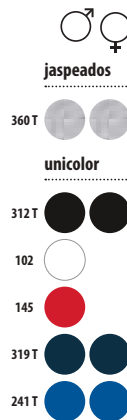

SOL'S SEATTLE

02998

STANDARD 100
CQ 1094/1
IFTH

www.oeko-tex.com

Sudadera bicolor

FELPA 280 CON TECNOLOGÍA LSF

(Low Shrinkage Fabric)

80% algodón Ringspun - 20% poliéster

	XS	S	M	L	XL	XXL	3XL
A/B	69/48	70/51	71/54	72/57	73/60	74/63	75/66

11,8 KG
58 X 38 X 42 CM

5 25

jaspeados

bicolor