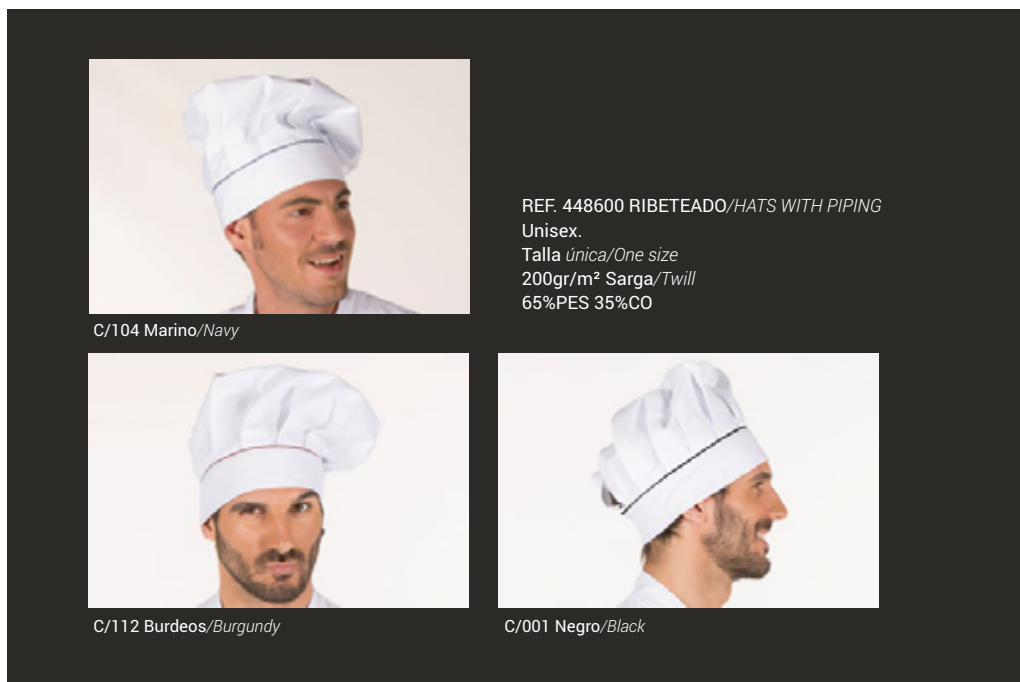

REF. 448400  
Unisex.  
Tallas/Sizes 54-62  
100%Nylon

C/001 Negro/Black

C/101 Blanco/White

C/001 Negro/Black

C/001 Negro/Black

REF. 450300  
Unisex.  
Tallas P/M/Sizes S/M  
116gr/m<sup>2</sup> Popelín/Poplin  
65%PES 35%CO