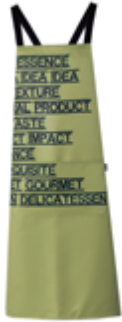

# Delantales estampados

Printed aprons

100% Poliéster

100% Polyester

C/608 Gris marengo  
Dark grey

C/616 Rojo  
Red

C/604 Albero  
Golden sand

C/614 Pistachio  
Pistachio