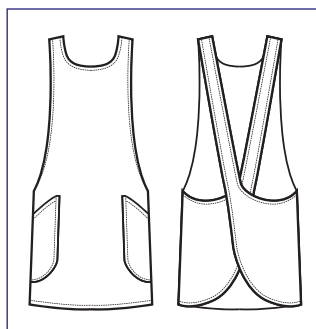

**112800
SNEAKER
UNISEX
COMFORT**
(36 - 47)
MICROFIBRA
BIANCO