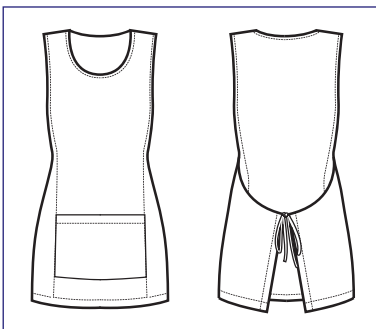

013221
PAPEETE
100% polyester
220 gr/m²
SMOKE