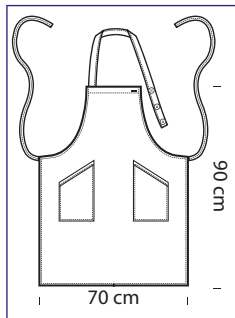

088003
GREMBIULE
CHAMPAGNE
100% polyester
220 gr/m²
BORDEAUX

DAYTONA COLOURS

cm 95 x 95 - ONE SIZE

**087320
DAYTONA**
65% polyester
35% cotton
195 gr/m²
cm 95 x 95
FISH

**087323
DAYTONA**
65% polyester
35% cotton
195 gr/m²
cm 95 x 95
FRUIT