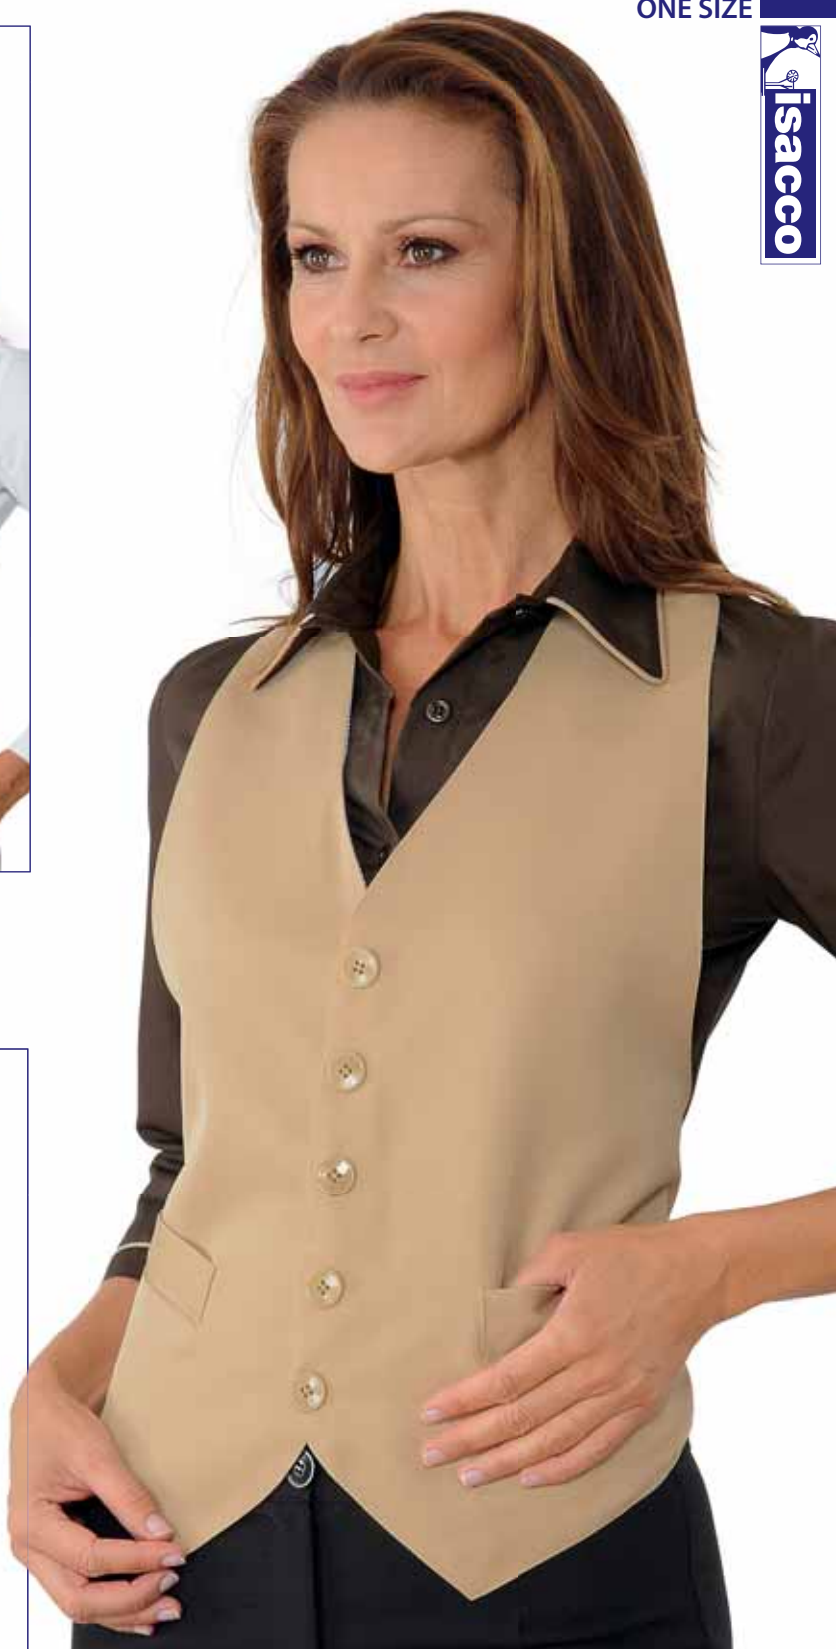

035015
100% polyester
220 gr/m²
BISCOTTO