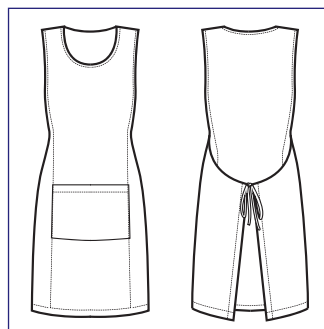

PAPEETE LONG COLOURS
ONE SIZE