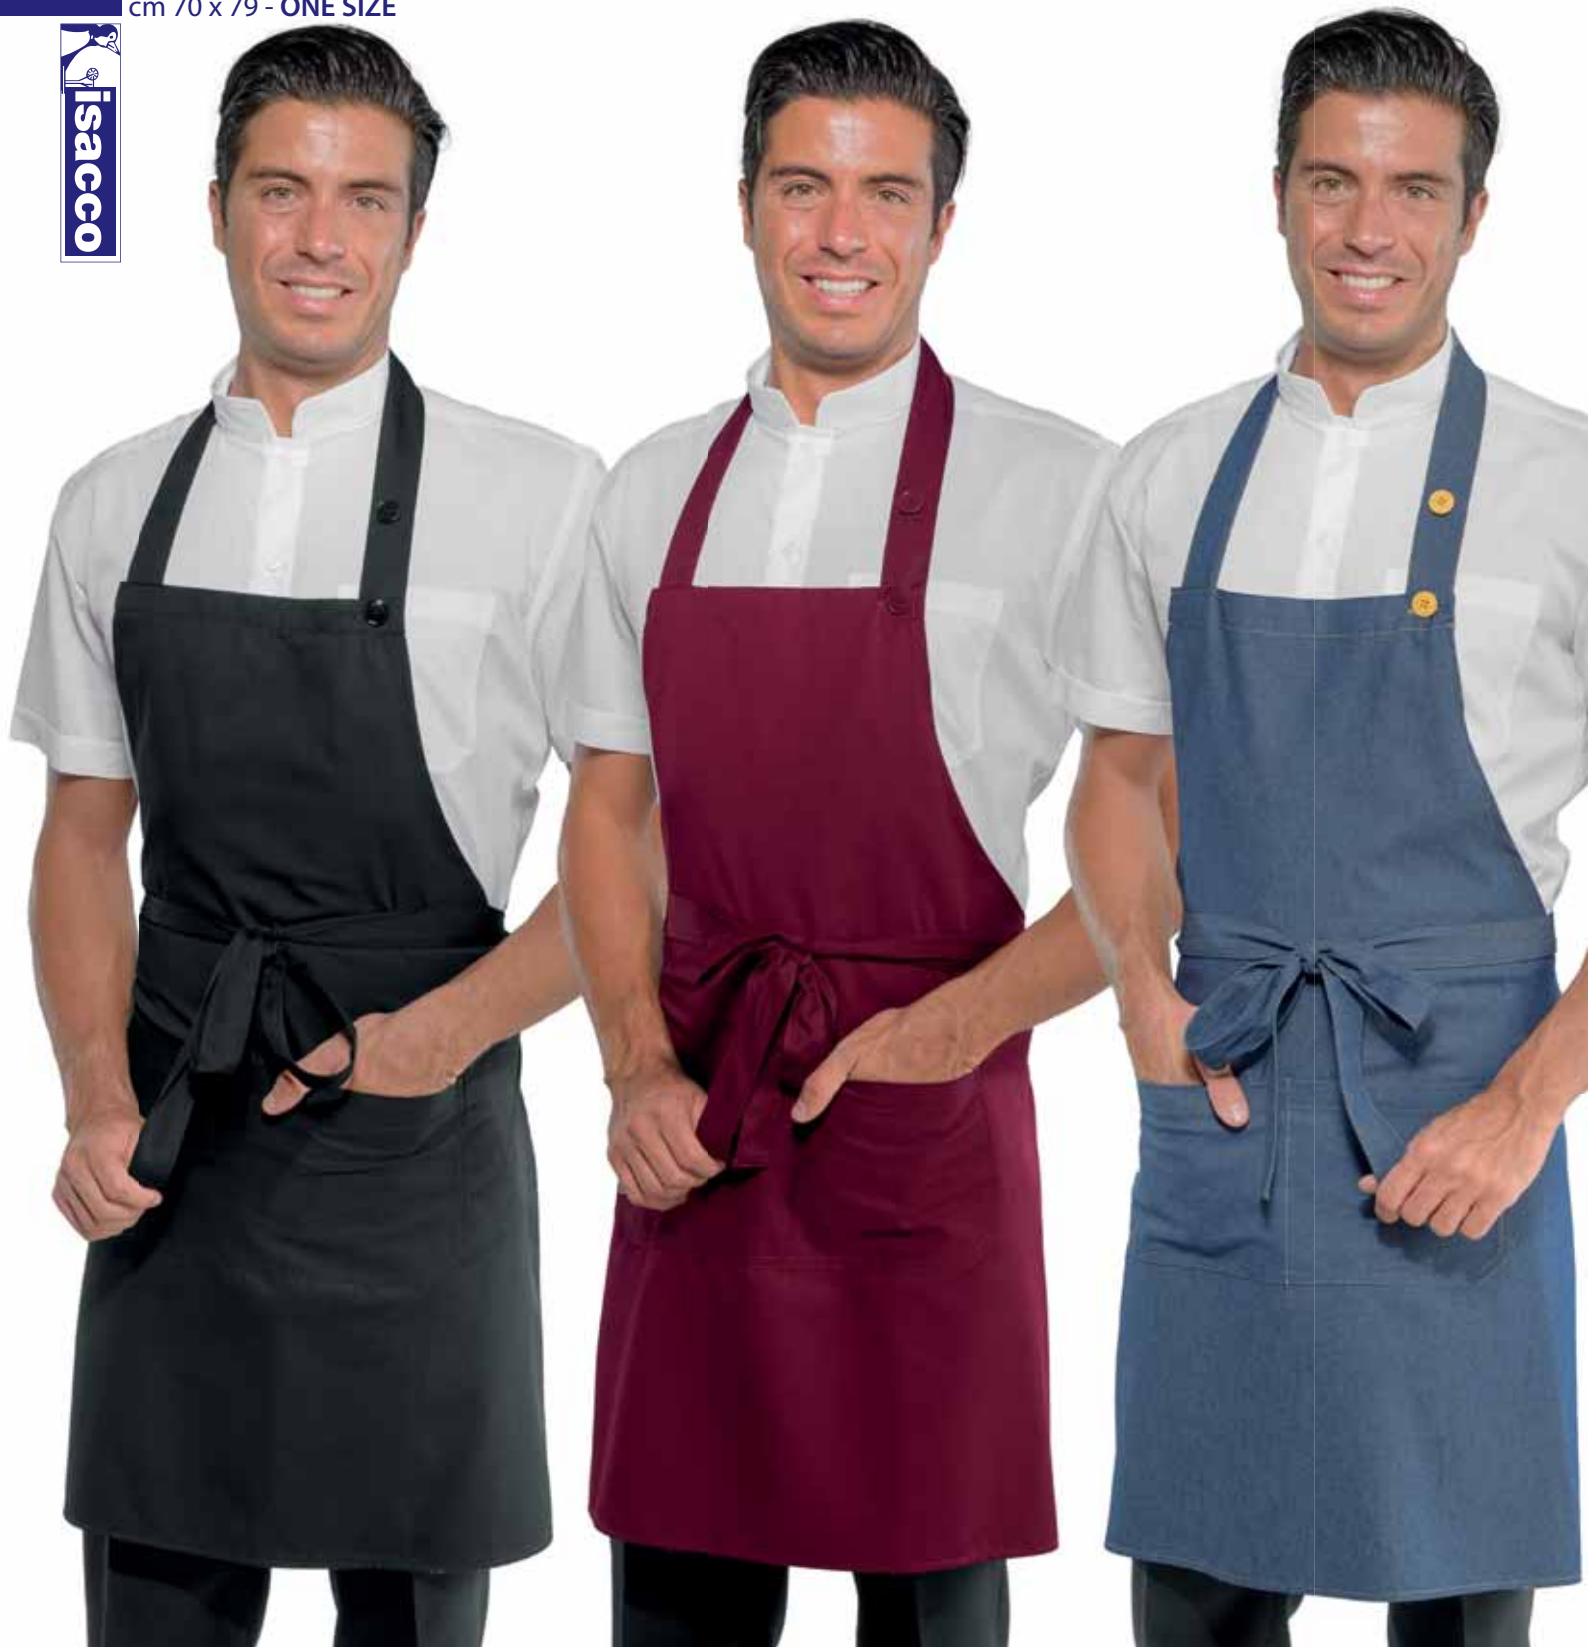

RODI COLOURS
cm 70 x 79 - ONE SIZE

087401
RODI
65% polyester
35% cotton
195 gr/m²
NERO