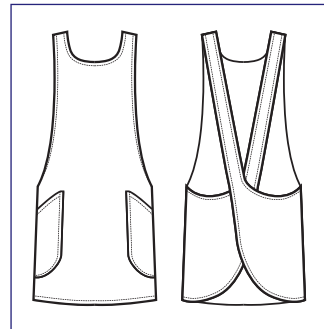

112801
SNEAKER
UNISEX
COMFORT
(36 - 47)
MICROFIBRA
NERO