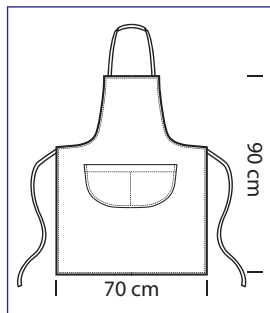

087095

65% polyester
35% cotton
195 gr/m²
MAORI 95