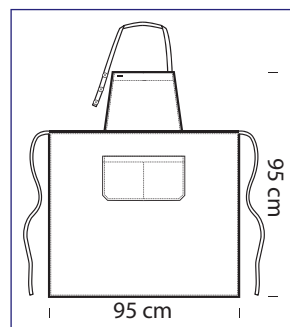

087330 DAYTONA
65% polyester • 35% cotton
195 gr/m²
COFFEE

087328 DAYTONA
65% polyester • 35% cotton
195 gr/m²
BREAD

087318
DAYTONA
 65% polyester
 35% cotton
 195 gr/m²
 cm 95 x 95
 NERO + PASTA

087303
DAYTONA
 65% polyester
 35% cotton
 195 gr/m²
 cm 95 x 95
 BORDEAUX