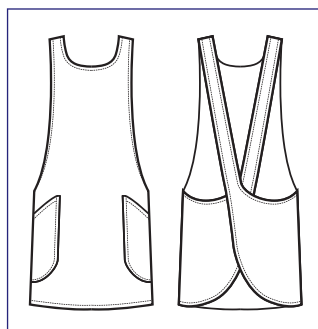

**112877
SNEAKER
UNISEX
COMFORT**
(36 - 47)
JEANS