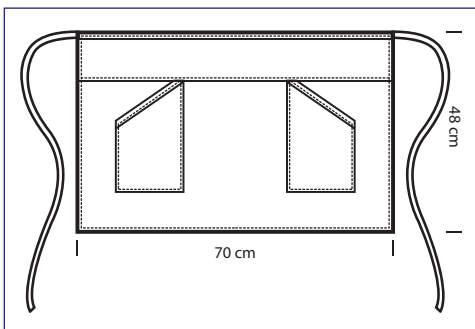

BALLANTYNE COLOURS

cm 70 x 48 - ONE SIZE