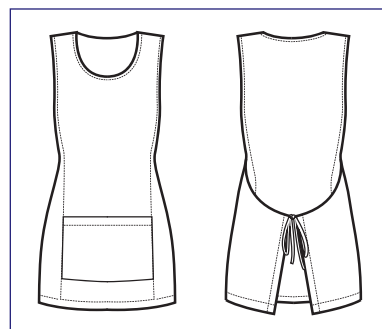

PAPEETE COLOURS
ONE SIZE