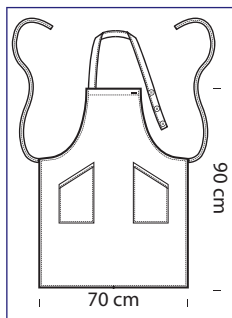

CHAMPAGNE UNISEX COLOURS

100% polyester - 220 gr/m² - ONE SIZE