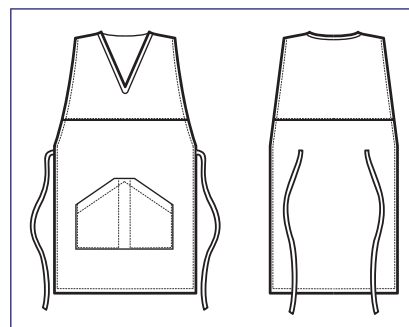

100% cotton - 185 gr/m²
BIANCO + CELESTE

010102 PONCHO A V

65% polyester • 35% cotton - 125 gr/m²
RIGA AZZURRA

010103 PONCHO A V

65% polyester • 35% cotton - 160 gr/m²
RIGA BORDEAUX

010100
PONCHO A V
65% polyester
35% cotton
195 gr/m²
BIANCO