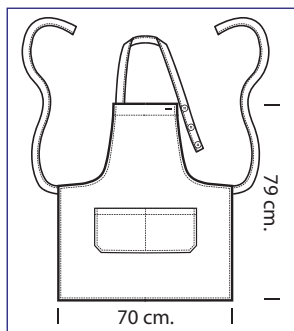

087403
RODI
65% polyester
35% cotton
195 gr/m²
BORDEAUX

087477
RODI
100% cotton
220 gr/m²
JEANS