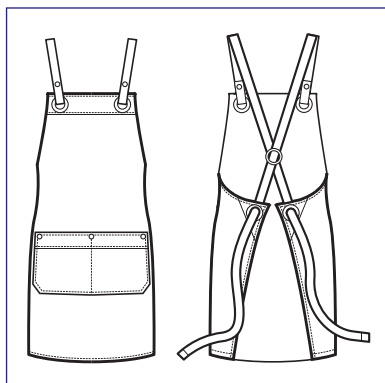

Tessuto / Fabric
CORDA

MILFORD
COLOURS

NEW

088841
MILFORD
100% cotton
220 gr/m²
BLACK JEANS

088877
MILFORD
100% cotton
220 gr/m²
JEANS

Tessuto / Fabric
NATURAL

NEW

088816
MILFORD
100% polyester
220 gr/m²
NATURAL