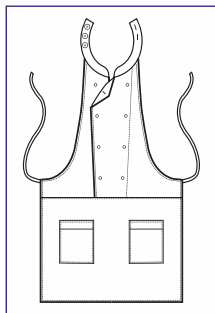

ASSUAN UNISEX COLOURS

ONE SIZE

037377
ASSUAN
100% cotton
220 gr/m²
JEANS