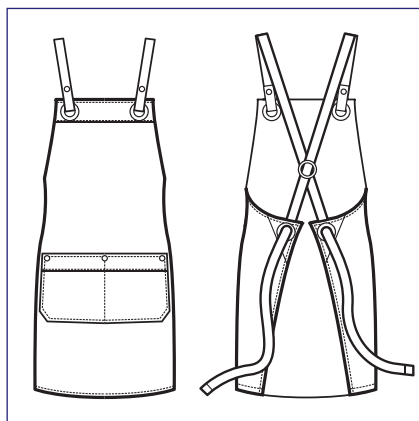

NEW

**088895
MILFORD**
45% polyester
55% cotton
190 gr/m²
CORDA

Tessuto / Fabric
CORDA