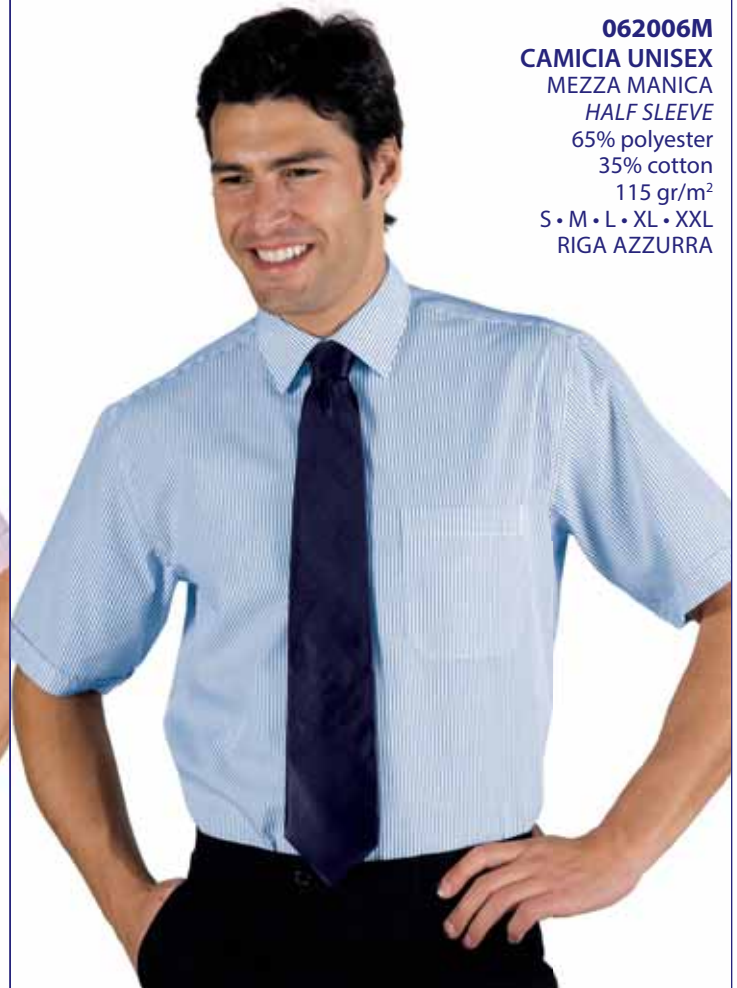

062006M
CAMICIA UNISEX
MEZZA MANICA
HALF SLEEVE
65% polyester
35% cotton
115 gr/m²
S • M • L • XL • XXL
RIGA AZZURRA