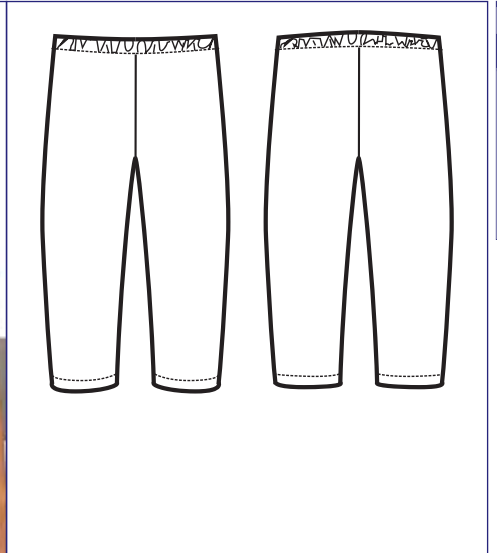

024620 SHORT LEGGINGS
97% cotton • 3% spandex - 180 gr/m²
S • M • L • XL • XXL
BIANCO