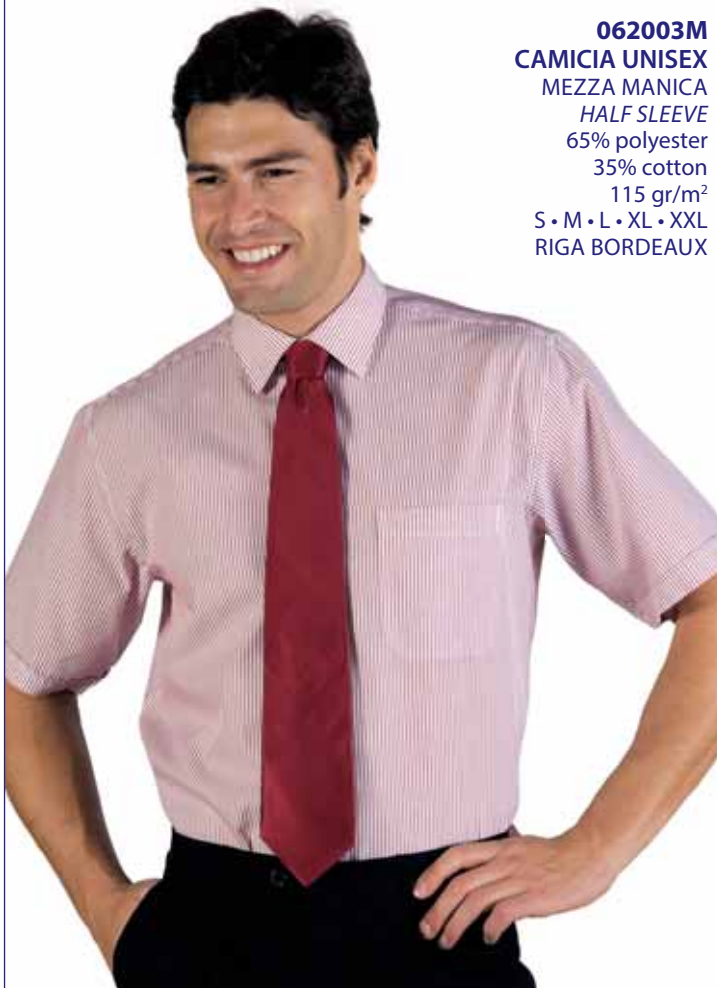

062003M
CAMICIA UNISEX
MEZZA MANICA
HALF SLEEVE
65% polyester
35% cotton
115 gr/m²
S • M • L • XL • XXL
RIGA BORDEAUX