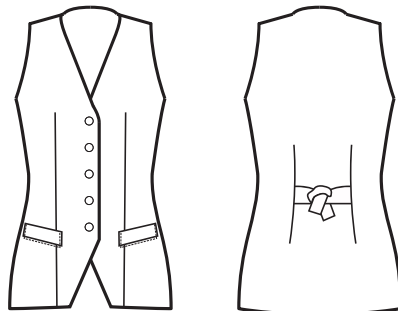

026002
GILET DONNA
100% polyester
220 gr/m²
XS • S • M • L • XL
BLU