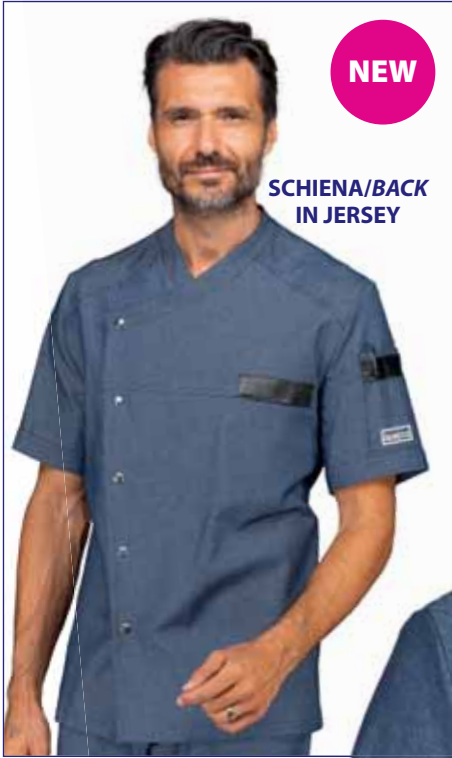

NEW

**SCHIENA/BACK
IN JERSEY**

**SCHIENA/BACK
IN JERSEY**

**058477
GIACCA ERICKSON**
100% cotton
220 gr/m²
S • M • L • XL • XXL
JEANS

**BOTTONI A
PRESSIONE
SNAPS**

**058477M
GIACCA ERICKSON
MEZZA MANICA**
100% cotton
220 gr/m²
S • M • L • XL • XXL
JEANS