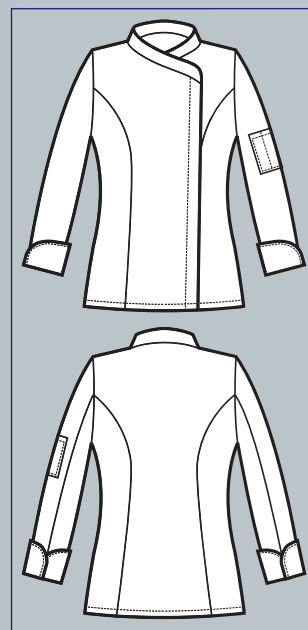

057750
GIACCA LADY SNAPS
97% cotton • 3% spandex - 136 gr/m²
S • M • L • XL • XXL
BIANCO

**SUPER STRETCH
EXTRA LIGHT**

**BOTTONI A
PRESSIONE
SNAPS**