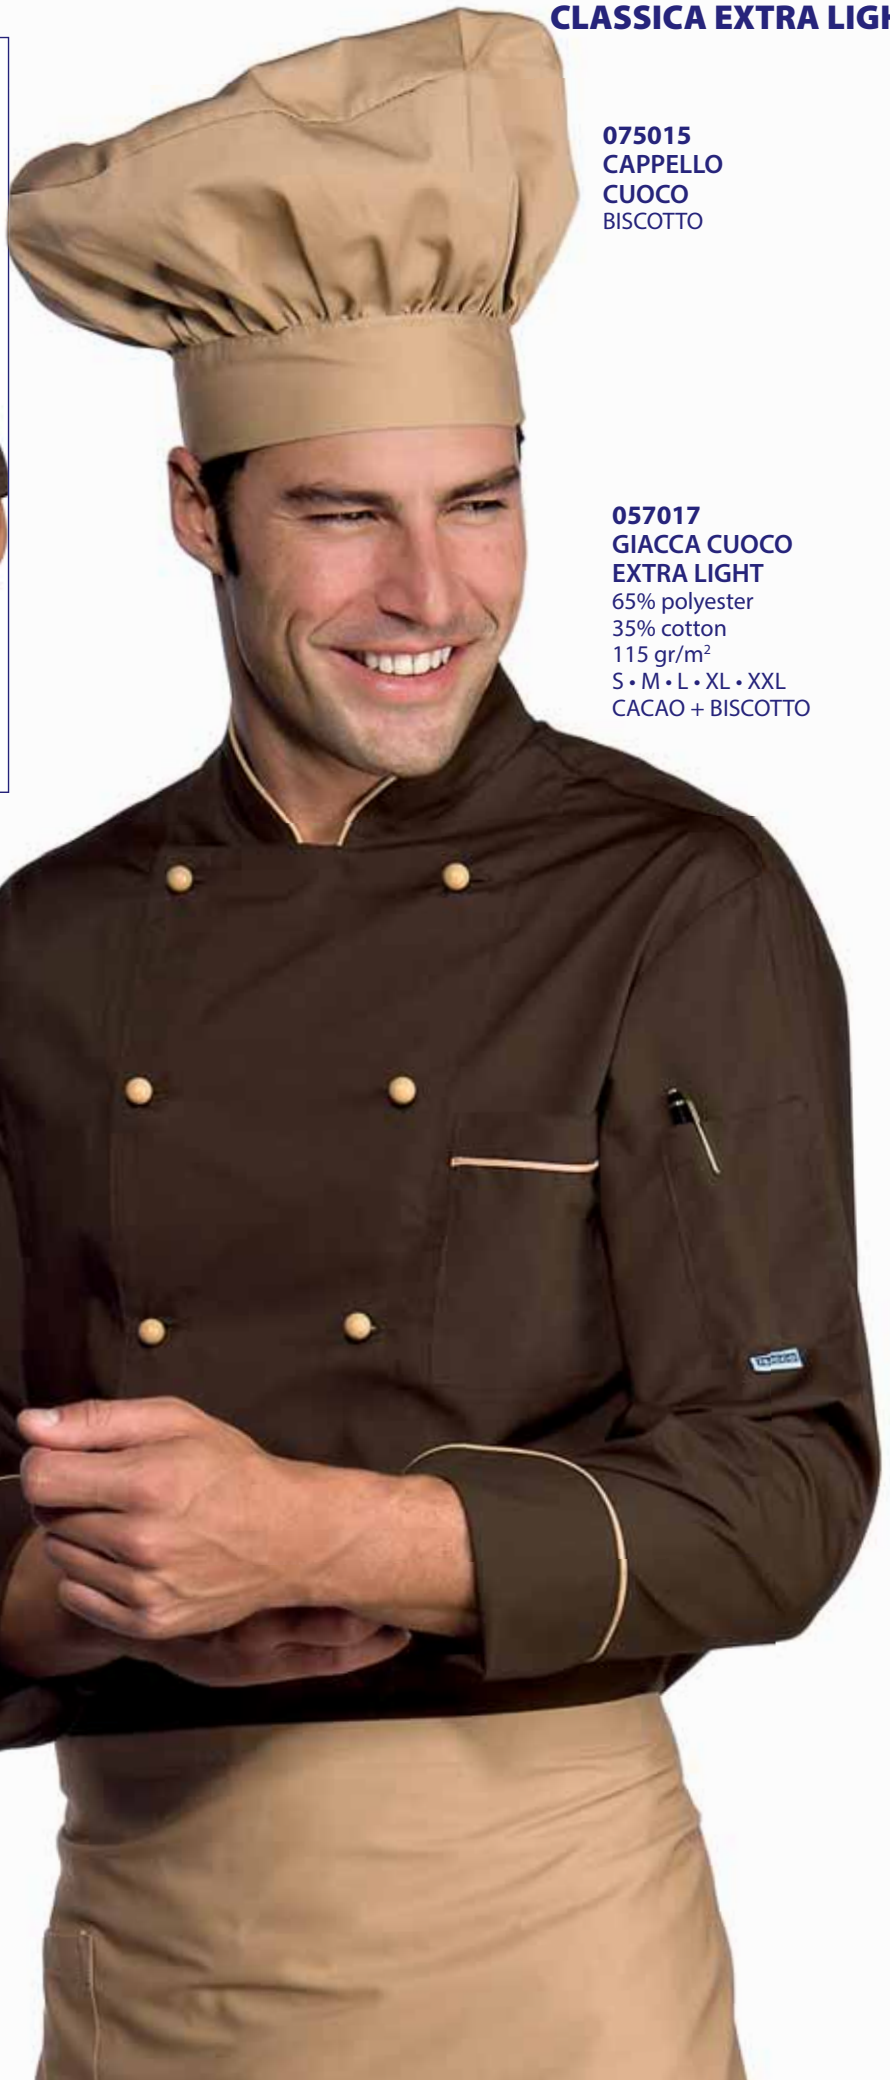

075015
CAPPELLO
CUOCO
BISCOTTO

057017
GIACCA CUOCO
EXTRA LIGHT
65% polyester
35% cotton
115 gr/m²
S • M • L • XL • XXL
CACAO + BISCOTTO