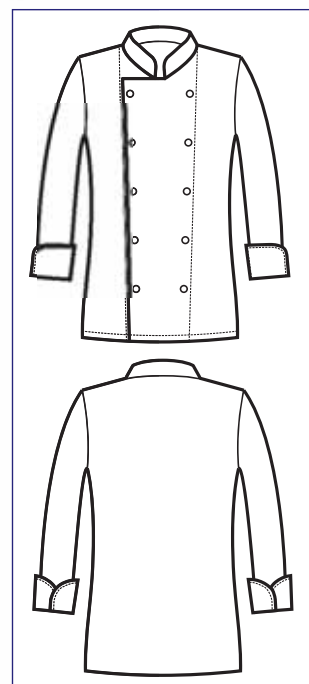

057004M
GIACCA CUOCO
BOTTONI FISSI
MEZZA MANICA
100% cotton - 210 gr/m²
S • M • L • XL • XXL
BIANCO

BOTTONI FISSI
FIXED BUTTONS