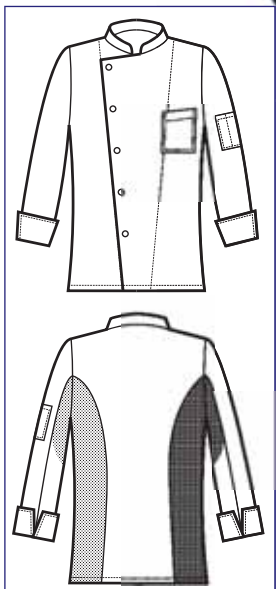

***Microfor net inserts on both sides
and sleeves to ease movements
and perspiration***

**GIACCA SNAPS
BILBAO**

124176
BANDANA
SKULL 12

059376
GIACCA BILBAO
100% cotton
190 gr/m²
S • M • L • XL • XXL
SKULL 12