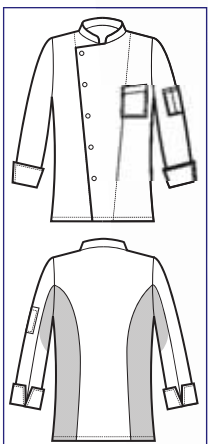

Microfor net inserts on both
sides and sleeves to ease
movements and
perspiration

057200M
GIACCA BELFAST SLIM
MEZZA MANICA
65% polyester • 35% cotton
195 gr/m²
S • M • L • XL • XXL
BIANCO

057004
GIACCA CUOCO
BOTTONI FISSI
100% cotton
210 gr/m²
S • M • L • XL • XXL
BIANCO