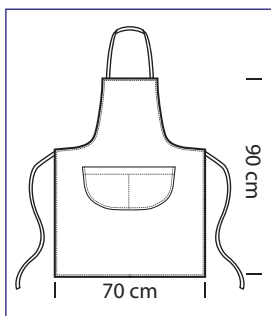

087095
65% polyester
35% cotton
195 gr/m²
MAORI 95