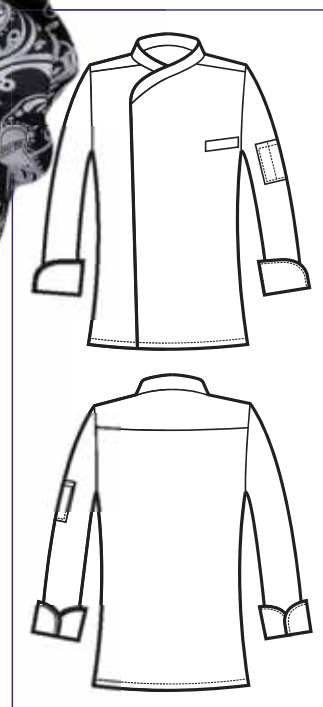

**GIACCA SNAPS
BILBAO**

124176
BANDANA
SKULL 12

059376
GIACCA BILBAO
100% cotton
190 gr/m²
S • M • L • XL • XXL
SKULL 12

059376M
GIACCA BILBAO
MEZZA MANICA
100% cotton
190 gr/m²
S • M • L • XL • XXL
SKULL 12