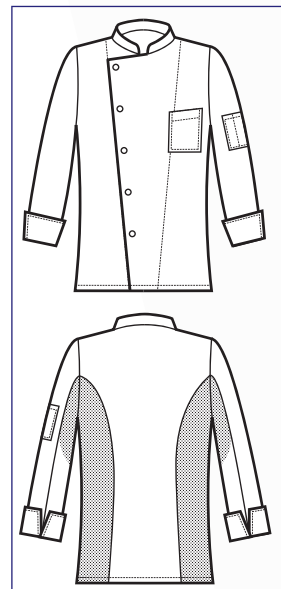

*Microfor net inserts on both
sides and sleeves to ease
movements and
perspiration*

**GIACCA BELFAST
SLIM**

**057277M
GIACCA BELFAST SLIM
MEZZA MANICA**

100% cotton
220 gr/m²
S • M • L • XL • XXL
JEANS + NERO