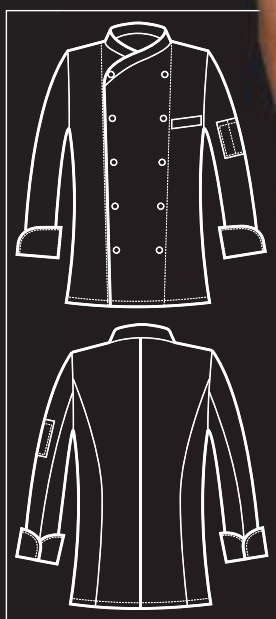

058211
GIACCA PANAMA
SLIM
100% cotton satin
180 gr/m²
S • M • L • XL • XXL
BIANCO + NERO

058211M
GIACCA PANAMA SLIM
MEZZA MANICA
100% cotton satin
180 gr/m²
S • M • L • XL • XXL
BIANCO + NERO