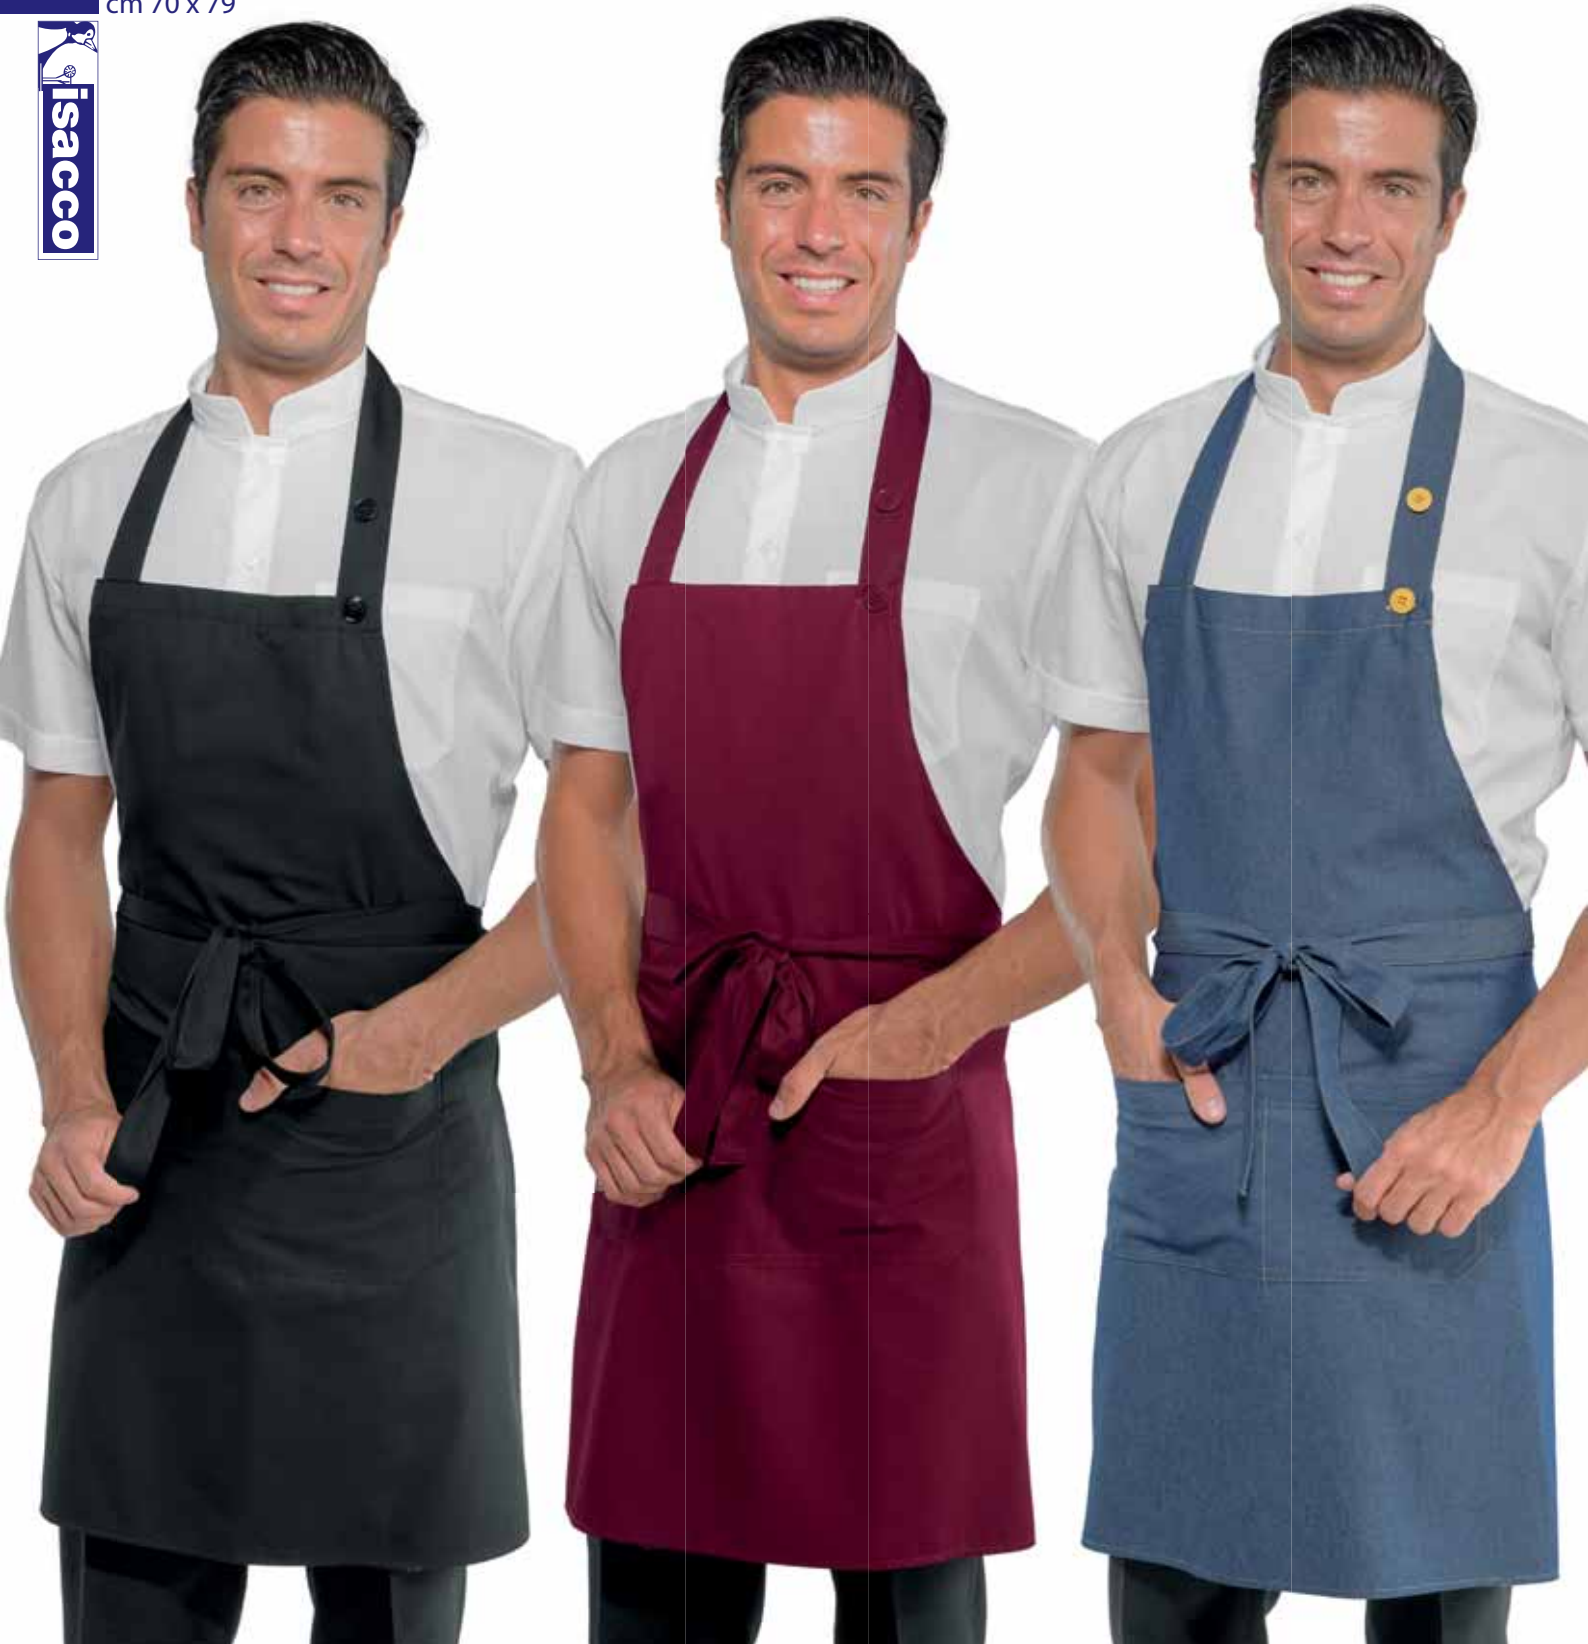

087403
RODI
65% polyester
35% cotton
195 gr/m²
BORDEAUX

087477
RODI
100% cotton
220 gr/m²
JEANS

087401
RODI
65% polyester
35% cotton
195 gr/m²
NERO