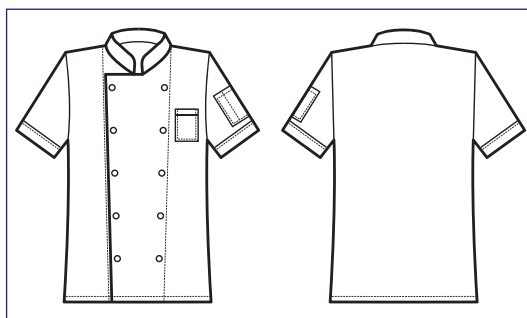

056900
GIACCA EXTRA LIGHT
MEZZA MANICA
65% polyester • 35% cotton
150 gr/m²
S • M • L • XL • XXL
BIANCO