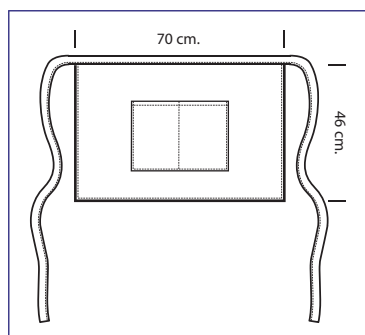

086803
CRETA
65% polyester
35% cotton
195 gr/m²
cm 70 x 46
BORDEAUX

086877
CRETA
100% cotton
220 gr/m²
cm 70 x 46
JEANS