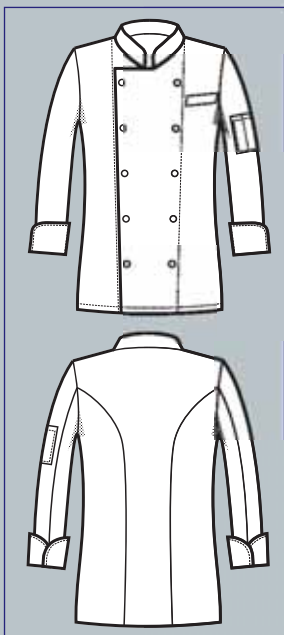

**SUPER STRETCH
EXTRA LIGHT**

057361
GIACCA
ALABAMA SLIM
EXTRA LIGHT
SUPER STRETCH
97% cotton
3% spandex
136 gr/m²
S • M • L • XL • XXL
NERO

**SUPER STRETCH
EXTRA LIGHT**

057361M
GIACCA ALABAMA SLIM
MEZZA MANICA
EXTRA LIGHT
SUPER STRETCH
97% cotton
3% spandex
136 gr/m²
S • M • L • XL • XXL
NERO