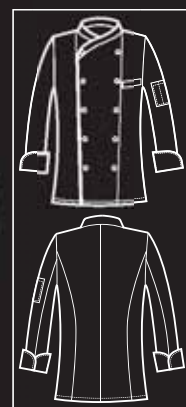

**FOR THOSE WHO
WANT COTTON
BUT AT THE SAME TIME
WANT MORE**

SATIN

058209
GIACCA PANAMA
SLIM
100% cotton satin
180 gr/m²
S • M • L • XL • XXL
BIANCO

058209M
GIACCA PANAMA SLIM
MEZZA MANICA
100% cotton satin
180 gr/m²
S • M • L • XL • XXL
BIANCO