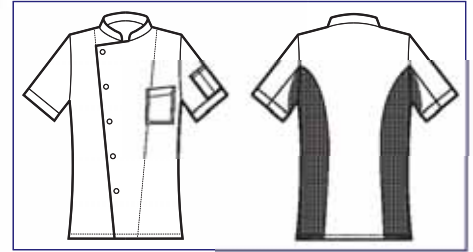

**GIACCA BELFAST
SLIM**

**057277M
GIACCA BELFAST SLIM
MEZZA MANICA**

100% cotton
220 gr/m²
S • M • L • XL • XXL
JEANS + NERO

**BOTTONI A
PRESSIONE
SNAPS**